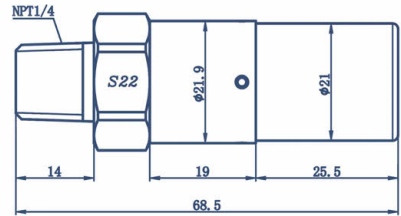

通用型, 接液材质316L, 全焊接结构, 2/5/10/20/50bar, 兼容所有介质, 适用范围广

General purpose, 316L, all welded construction, 2/5/10/20/50 bar, compatible with all media, wide range of applications

经济型, 尺寸紧凑, 10/20/50bar, 适用于水、空气、大多数冷媒介质