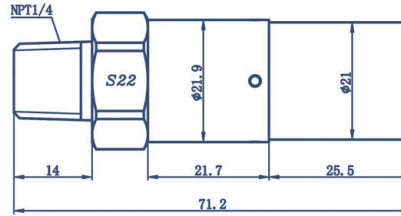

通用型, 接液材质316L, 全焊接结构, 2/5/10/20/50bar, 兼容所有介质, 适用范围广

General purpose, 316L, all welded construction, 2/5/10/20/50 bar, compatible with all media, wide range of applications

经济型, 尺寸紧凑, 10/20/50bar, 适用于水、空气、大多数冷媒介质