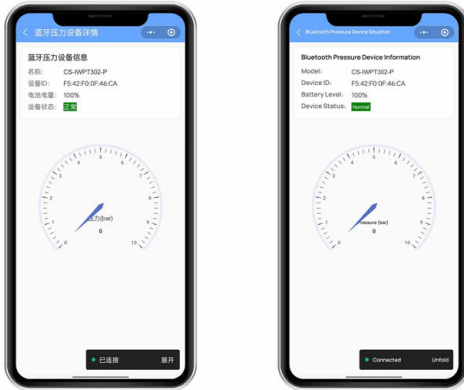

CS-iWPT302-P无线蓝牙压力传感器

CS-iWPT302-P Wireless Bluetooth Pressure Sensor

- ★ 尺寸小巧、方便安装
Compact size, easy to use
- ★ 温压一体监测
Temperature & pressure integrated
- ★ 支持上下限报警阈值设置
Upper and lower alarm points setup
- ★ 磁钢激活
Magnet activation
- ★ 定时采样
Regular sampling & broadcasting
- ★ 配套小程序查看数据
View data on APP

Economical, compact size, 10/20/50 bar, for water, air, most refrigerant media

手机小程序
APP

应用领域

适用于测量泵、压缩机、液压机、机械、挖掘机、气动设备的压力

Application

For pressure measurement for pumps, compressors, hydraulic machinery, excavators, pneumatic equipment