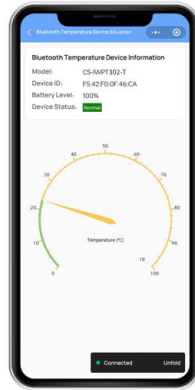

应用领域

适用于工厂罐体温度监控、温度巡查

Application

For temperature monitoring and temperature inspection of plant tanks

传输方式
Communication Mode

Bluetooth 5.1

供电方式
Power Supply

3.3~3.6VDC Lithium Battery

电池寿命
Battery Life

> 6 Years

温度量程
Temperature Range

-40°C ~ 125°C

温度精度
Temperature Accuracy

±1°C、±2°C

采样间隔
Sampling Interval

1~180s

广播间隔
Broadcast Interval

1~10s

浸入管直径
Immersion Tube Diameter

Φ6mm

防护等级
Ingress Protection

IP40

西安中星测控有限公司
Xi'an Chinastar M&C Ltd

400 029 2168

西安市高新区上林苑四路1309号A座6层
F6, Building A, No.1309 Shanglinyuan 4 Road, xi'an, China

+86-29-88325620

+86-29-88237768

sales@websensor.com

710119

公司官网
Official Website

微信公众号
WeChat Official Account